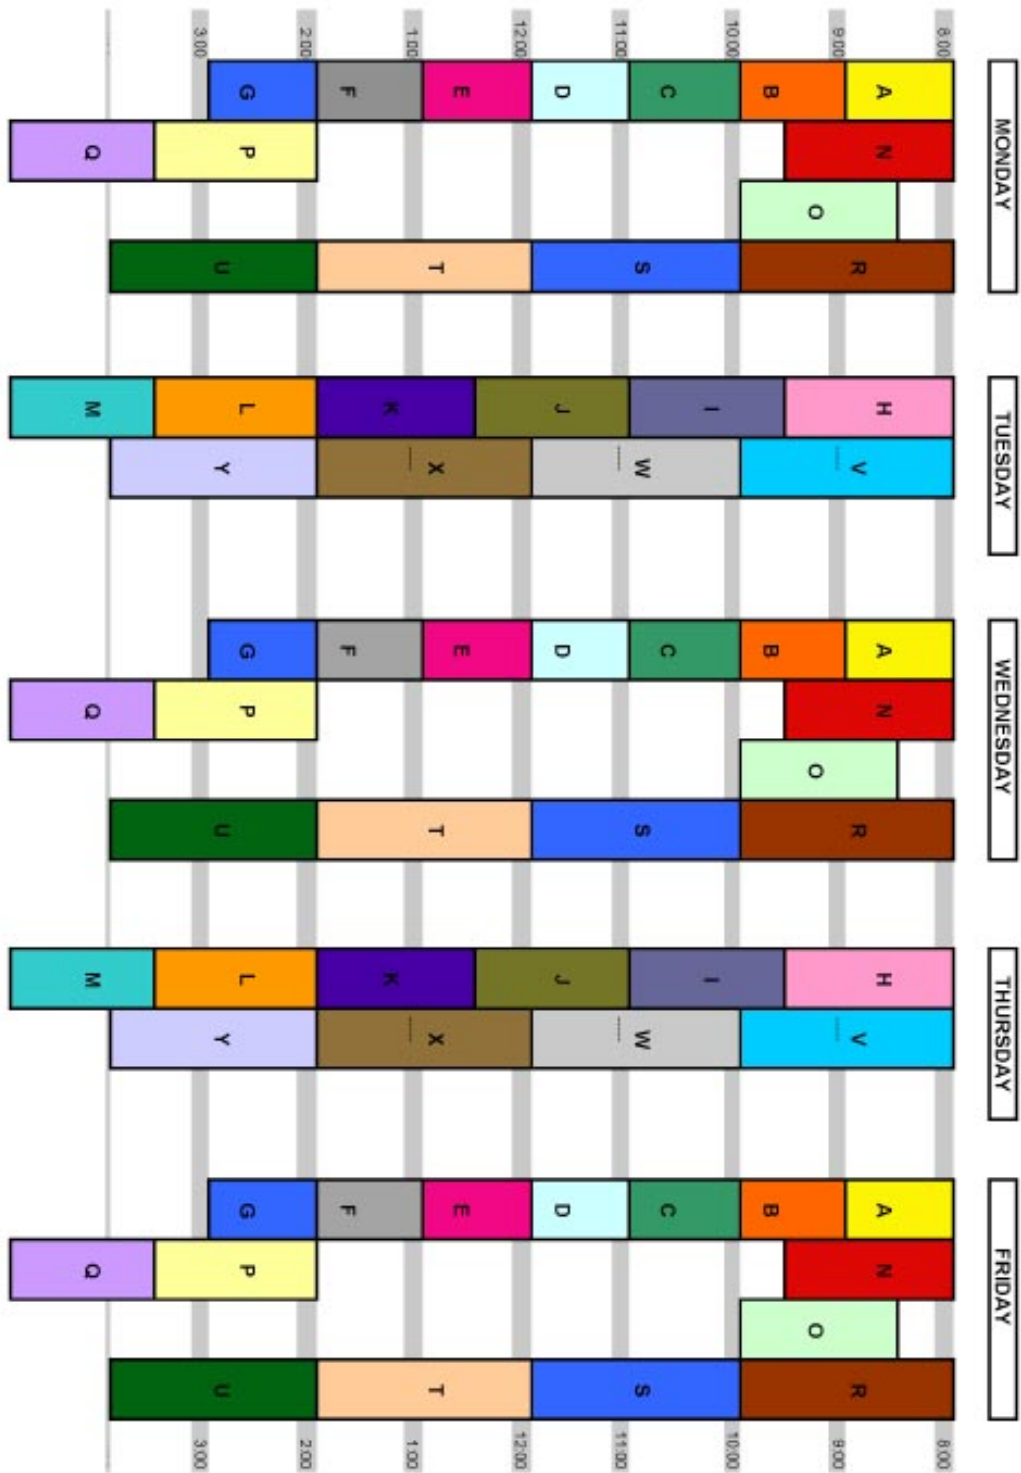

Classroom Scheduling Modules

11-10-05

Alpha Code	Time	Days
A	8:00-9:00a.m.	MWF
B	9:00-10:00a.m.	MWF
C	10:00-11:00a.m.	MWF
D	11:00-12:00p.m.	MWF
E	12:00-1:00p.m.	MWF
F	1:00-2:00p.m.	MWF
G	2:00-3:00p.m.	MWF
H	8:00-9:30a.m.	TTh
I	9:30-11:00a.m.	TTh
J	11:00-12:30p.m.	TTh
K	12:30-2:00p.m.	TTh
L	2:00-3:30p.m.	TTh
M	3:30-5:00p.m.	TTh
N	8:00-9:30a.m.	MW, WF, or MF
O	8:30-10:00a.m.	MW, WF, or MF
P	2:00-3:30p.m.	MW, WF, or MF
Q	3:30-5:00p.m.	MW, WF, or MF
R	8:00-10:00a.m.	MW, WF, or MF
S	10:00-12:00p.m.	MW, WF, or MF
T	12:00-2:00p.m.	MW, WF, or MF
U	2:00-4:00p.m.	MW, WF, or MF
V	8:00-10:00a.m.	TTh
W	10:00-12:00p.m.	TTh
X	12:00-2:00p.m.	TTh
Y	2:00-4:00p.m.	TTh
	8:00 through 3:00p.m. (one-hour classes starting on the hour only)	MTWHF
	8:00 through 3:00p.m. (one-hour classes starting on the hour only)	MTWH or any four-day configuration